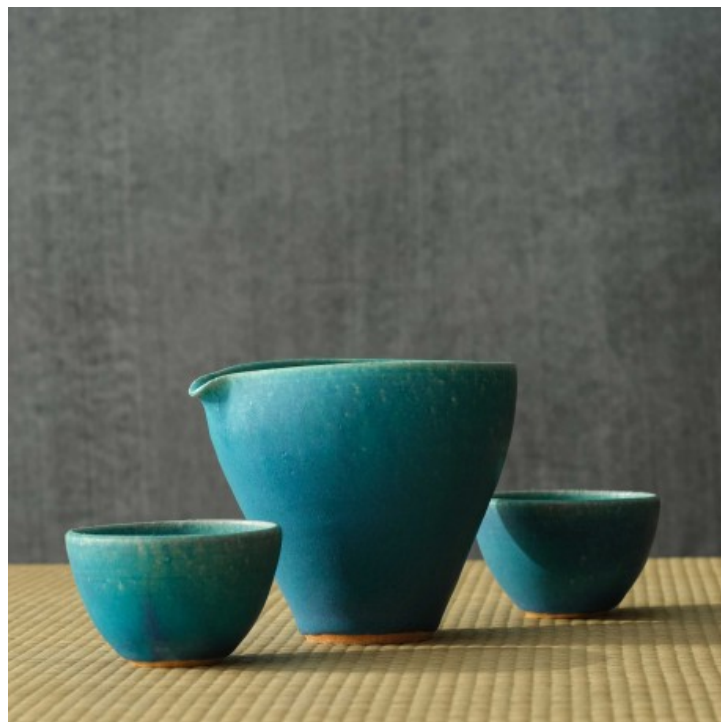

Shigaraki Reishu Set Turquoise blue

Product short description: